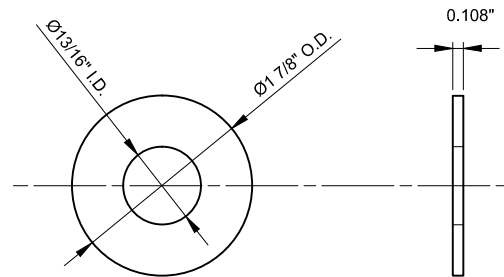

HINGE PIN - Pc. # 6
BRASS

(2) HINGE WASHERS - Pc# 7
TEFLON

1/8" COTTER PIN Pc. # 8
STAINLESS

HINGE PIN SET
PART # RDH100

REF. DWG.# 100-MS

CEN-TEX MARINE FABRICATORS, INC.

SMITHVILLE, TEXAS

HINGE PIN ASSEMBLY