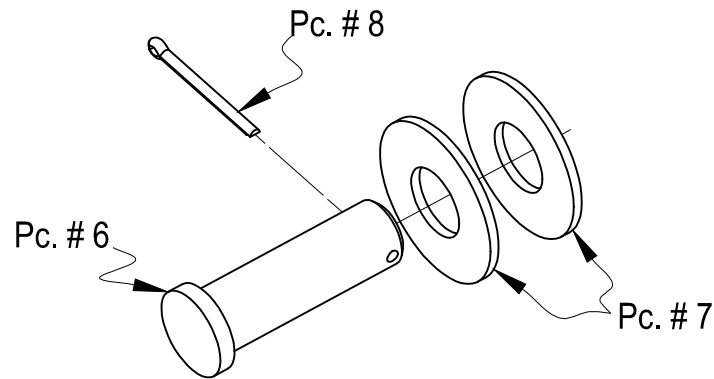

HINGE PIN - Pc. # 6
BRASS

(2) HINGE WASHERS - Pc# 7
TEFLON

1/8" COTTER PIN Pc. # 8
STAINLESS

HINGE PIN SET
PART # RDH100

REF. DWG.# 100-MS

CEN-TEX MARINE FABRICATORS, INC.

SMITHVILLE, TEXAS

HINGE PIN ASSEMBLY

DWG. NO.: RDH100